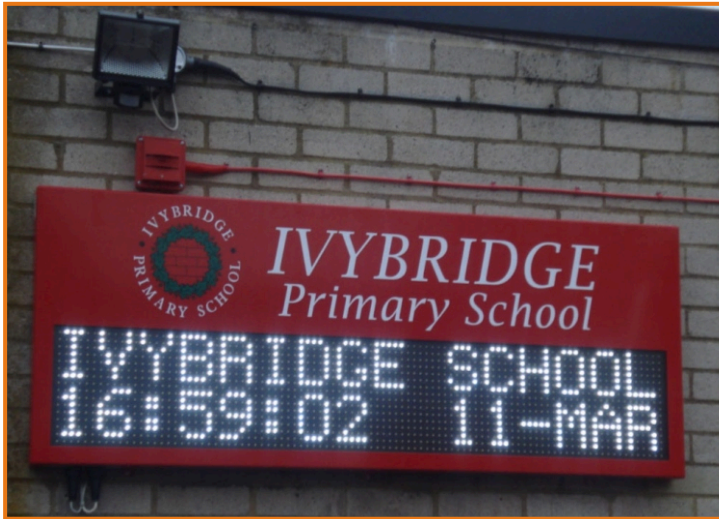

# Digital Signage in Education

Jayex Megavision Displays are the ideal way to display important information and up to date messages to parents, visitors, staff and students on their way into school or college.