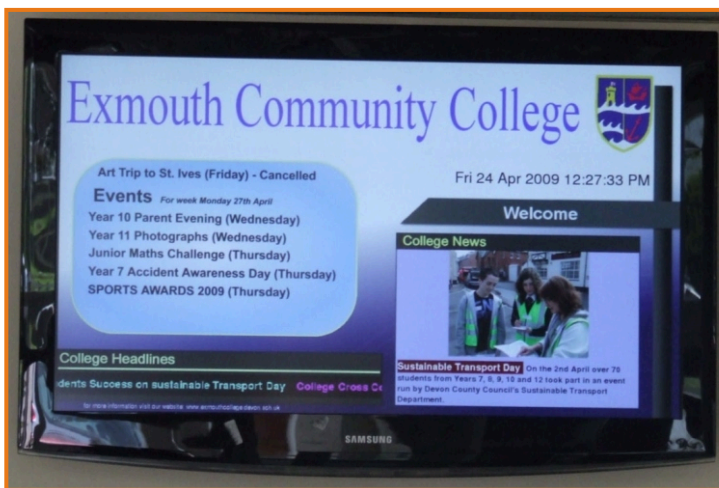

# Digital Signage in Education

Jayex Megavision Displays are the ideal way to display important information and up to date messages to parents, visitors, staff and students on their way into school or college.

Jayex supply Megavision in a variety of LED colour - red, white, amber etc. Wide-angle ultra bright LEDs offer great viewing angles and can be seen in direct sunlight.

Maximise viewing impact to your visitors by using variable fonts and character heights, user drawn graphics, static or scrolling text and time & date display via our easy-to-use PC operating software.

Today's students are switched on to digital communication and Jayex Media is the perfect way to extend this into their place of learning.

Digital Signage combines various types of media on to one LCD screen. Media types include: Video, Ticker, RSS feed, Audio, Images, Flash Animation, Websites and also Digital TV.

Digital Signage for schools offers an exciting and proven method of delivering messages to staff, students and visitors at key locations:

- Receptions** Welcome Students, Visitors and Parents
- Hallways** Room Changes, Time-tables, School Activities
- Canteen** Menus, Prices and Health & Safety messages
- Staff Rooms** Staff absences, Departmental meetings, reports on targets, list of daily visitors etc.