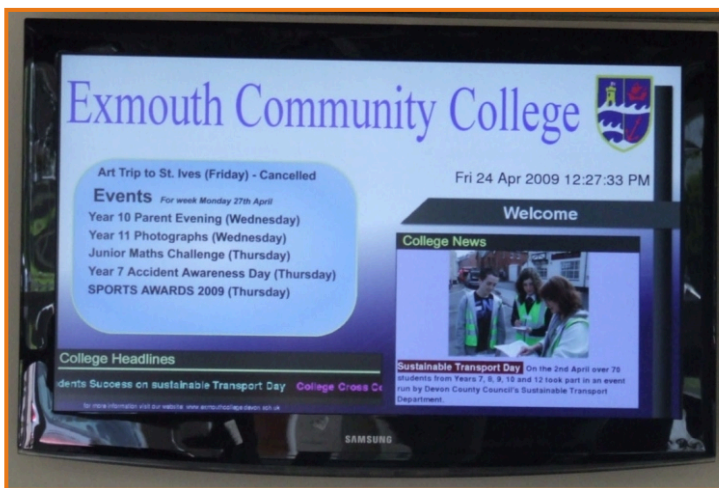

## Digital Signage in Education

Jayex Megavision Displays are the ideal way to display important information and up to date messages to parents, visitors, staff and students on their way into school or college.

Jayex supply Megavision in a variety of LED colour - red, white, amber etc. Wide-angle ultra bright LEDs offer great viewing angles and can be seen in direct sunlight.

Maximise viewing impact to your visitors by using variable fonts and character heights, user drawn graphics, static or scrolling text and time & date display via our easy-to-use PC operating software.

Today's students are switched on to digital communication and Jayex Media is the perfect way to extend this into their place of learning.

Digital Signage combines various types of media on to one LCD screen. Media types include: Video, Ticker, RSS feed, Audio, Images, Flash Animation, Websites and also Digital TV.

Digital Signage for schools offers an exciting and proven method of delivering messages to staff, students and visitors at key locations:

- Receptions** Welcome Students, Visitors and Parents
- Hallways** Room Changes, Time-tables, School Activities
- Canteen** Menus, Prices and Health & Safety messages
- Staff Rooms** Staff absences, Departmental meetings, reports on targets, list of daily visitors etc.