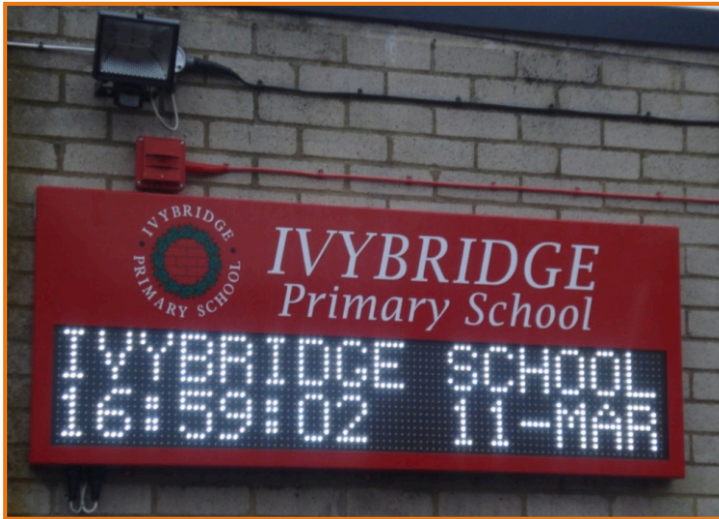

## Digital Signage in Education

Jayex Megavision Displays are the ideal way to display important information and up to date messages to parents, visitors, staff and students on their way into school or college.